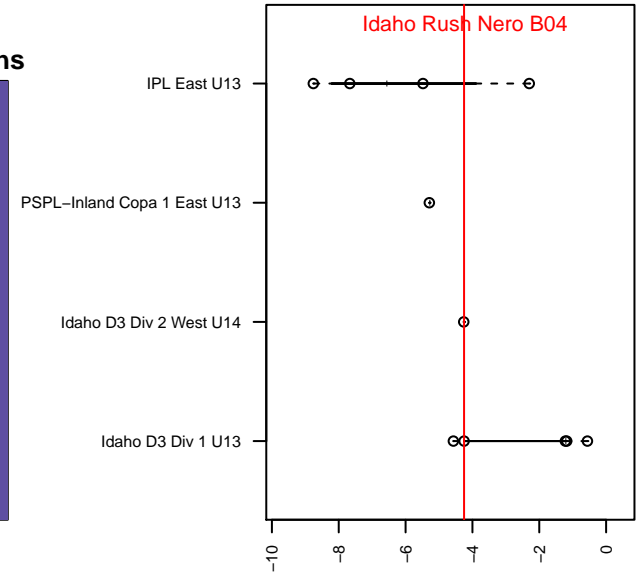

Idaho Rush Nero B04

Idaho Rush Soccer
 Boise, ID
 B04 total strength=866
 attack=1.88 defense=0.84
 fall league = Idaho D3 Div 1 U13
 spr league = Spr Idaho D3 U13B Div 2

alt names used:
 IDAHO RUSH NERO (2004)
 IDAHO RUSH NERO (2004) (ID)
 IDAHO RUSH NERO (2004)
 IDAHO RUSH NERO (2004) (ID)

Venues played:
 2016 Idaho D3 Division 1 U13
 2016 GEM State Challenge U13 U13
 2016 Spr Idaho D3 U13B Division 2
 2016 Canyon Rim Classic U13 B U13
 2016 ID Directors Cup U14 Silver U14

Idaho Rush Nero B04
 Dots are actual minus expected GF (blue circles) and GA (red triangles).
 Blue line is smoothed change in attack strength. Red is smoothed change in defense strength.

**attack and defense variance (black dot)
relative to other teams
and top 10 in region**

**attack and defense rating
relative to others at age
and all opponents in last 13 months**

Performance relative to 13 month average