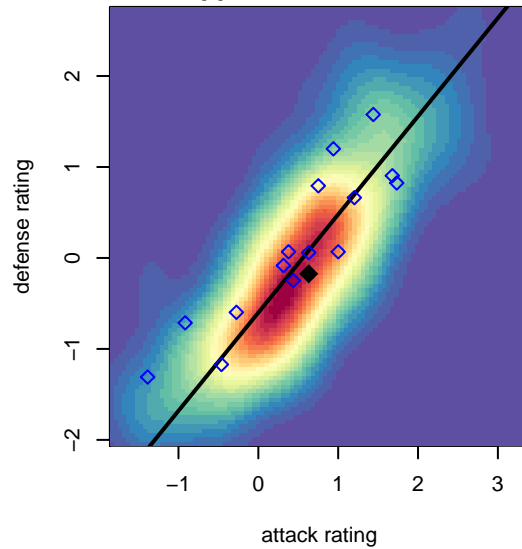

Idaho Rush Nero B04

Idaho Rush Soccer
 Boise, ID
 B04 total strength=866
 attack=1.88 defense=0.84
 fall league = Idaho D3 Div 1 U13
 spr league = Spr Idaho D3 U13B Div 2

alt names used:
 IDAHO RUSH NERO (2004)
 IDAHO RUSH NERO (2004) (ID)
 IDAHO RUSH NERO (2004)
 IDAHO RUSH NERO (2004) (ID)

Venues played:
 2016 Idaho D3 Division 1 U13
 2016 GEM State Challenge U13 U13
 2016 Spr Idaho D3 U13B Division 2
 2016 Canyon Rim Classic U13 B U13
 2016 ID Directors Cup U14 Silver U14

Idaho Rush Nero B04
 Dots are actual minus expected GF (blue circles) and GA (red triangles).
 Blue line is smoothed change in attack strength. Red is smoothed change in defense strength.

**attack and defense variance (black dot)
relative to other teams
and top 10 in region**

**attack and defense rating
relative to others at age
and all opponents in last 13 months**

Performance relative to 13 month average