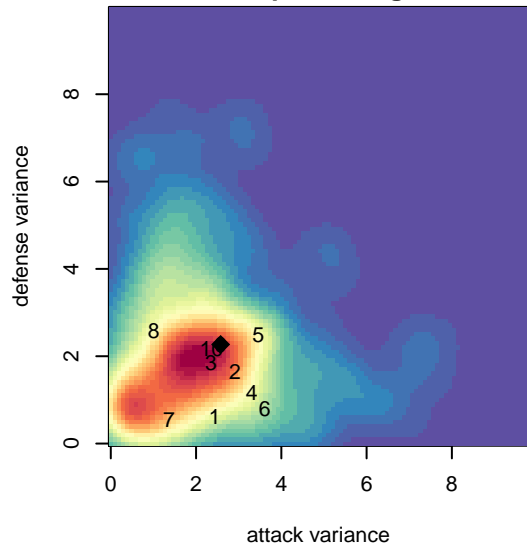

Idaho Rush Nero B04

Idaho Rush Soccer
 Boise, ID
 B04 total strength=866
 attack=1.88 defense=0.84
 fall league = Idaho D3 Div 1 U13
 spr league = Spr Idaho D3 U13B Div 2

alt names used:
 IDAHO RUSH NERO (2004)
 IDAHO RUSH NERO (2004) (ID)
 IDAHO RUSH NERO (2004)
 IDAHO RUSH NERO (2004) (ID)

Venues played:
 2016 Idaho D3 Division 1 U13
 2016 GEM State Challenge U13 U13
 2016 Spr Idaho D3 U13B Division 2
 2016 Canyon Rim Classic U13 B U13
 2016 ID Directors Cup U14 Silver U14

Idaho Rush Nero B04
 Dots are actual minus expected GF (blue circles) and GA (red triangles).
 Blue line is smoothed change in attack strength. Red is smoothed change in defense strength.

**attack and defense variance (black dot)
relative to other teams
and top 10 in region**

**attack and defense rating
relative to others at age
and all opponents in last 13 months**

Performance relative to 13 month average