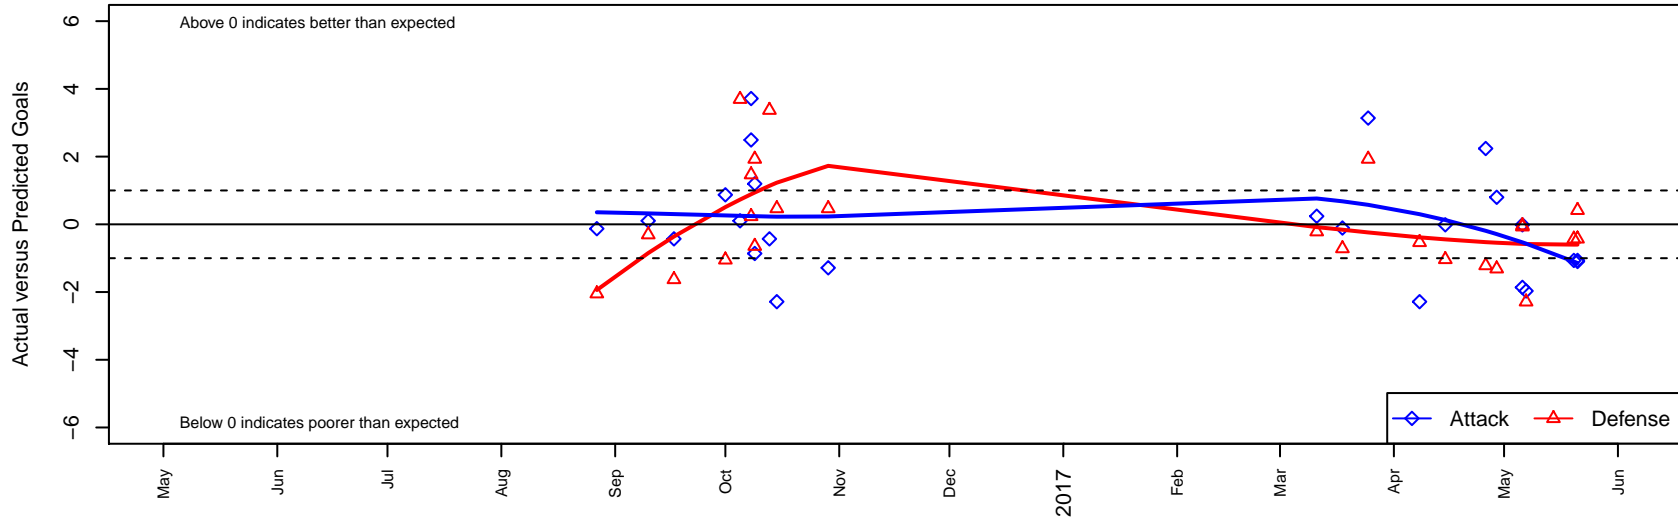

Idaho Rush Nero B04

Idaho Rush Soccer
 Boise, ID
 B04 total strength=866
 attack=1.88 defense=0.84
 fall league = Idaho D3 Div 1 U13
 spr league = Spr Idaho D3 U13B Div 2

alt names used:
 IDAHO RUSH NERO (2004)
 IDAHO RUSH NERO (2004) (ID)
 IDAHO RUSH NERO (2004)
 IDAHO RUSH NERO (2004) (ID)

Venues played:
 2016 Idaho D3 Division 1 U13
 2016 GEM State Challenge U13 U13
 2016 Spr Idaho D3 U13B Division 2
 2016 Canyon Rim Classic U13 B U13
 2016 ID Directors Cup U14 Silver U14

Idaho Rush Nero B04
 Dots are actual minus expected GF (blue circles) and GA (red triangles).
 Blue line is smoothed change in attack strength. Red is smoothed change in defense strength.

**attack and defense variance (black dot)
relative to other teams
and top 10 in region**

**attack and defense rating
relative to others at age
and all opponents in last 13 months**

Performance relative to 13 month average